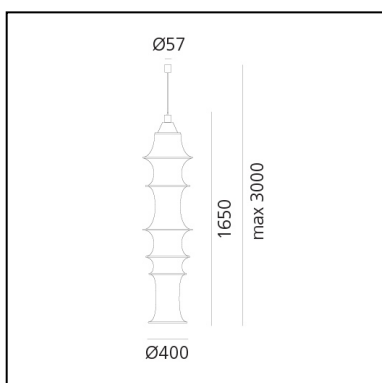

Falkland Suspension - Body Lamp

Bruno Munari

 Dimmerable: 

LUMINAIRE

- Watt: **77W**

Notes

Code related only to electrical part, to be completed with elastic fabric accessory.

DESCRIPTION

Falkland suspension is a lamp with a spontaneous shape that is achieved by the contrasting forces of its components: the tension of a stretched tube of finely woven fabric and the weight of seven different sized metal rings. A single light bulb and aluminium reflector illuminate the curves of the fabric.

DIMENSIONS

- Height: **cm 165**
- Diameter: **cm 40**
- Base Diameter: **cm 5.7**
- Max Height from ceiling: **cm 300**

NOT INCLUDED SOURCES

- Category: **HALO**
- Number: **1**
- Watt: **77W**
- Socket: **E27**
- Class: **A**