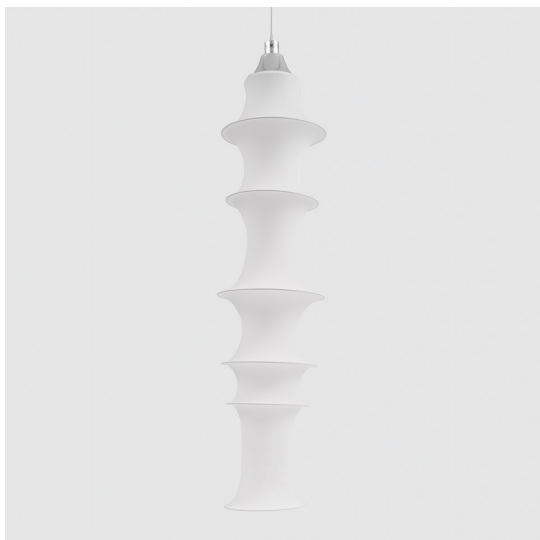

Falkland Suspension - Body Lamp

Bruno Munari

 Dimmerable: 

LUMINAIRE

- Watt: **77W**

Notes

Code related only to electrical part, to be completed with elastic fabric accessory.

DESCRIPTION

Falkland suspension is a lamp with a spontaneous shape that is achieved by the contrasting forces of its components: the tension of a stretched tube of finely woven fabric and the weight of seven different sized metal rings. A single light bulb and aluminium reflector illuminate the curves of the fabric.

PRODUCT CODE: DS2040RIF

FEATURES

- Article Code: **DS2040RIF**
- Colour: **White**
- Installation: **Suspension**
- Material: **Filanca, aluminum**
- Series: **Design Collection, Danese**
- Environment: **Indoor**
- design by: **Bruno Munari**

DIMENSIONS

- Height: **cm 165**
- Diameter: **cm 40**
- Base Diameter: **cm 5.7**
- Max Height from ceiling: **cm 300**

NOT INCLUDED SOURCES

- Category: **HALO**
- Number: **1**
- Watt: **77W**
- Socket: **E27**
- Class: **A**